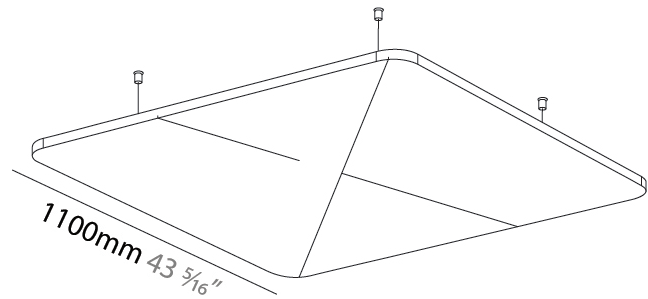

Fixture Material: Aluminum
 Cable Details: [2000mm](#) / [6000mm](#) Transparent Cable

ELECTRICAL

LED

OPTICAL

RATINGS AND CERTIFICATIONS

Certified By: CSA Certified to UL and CSA Standards
 IP rating: IP20