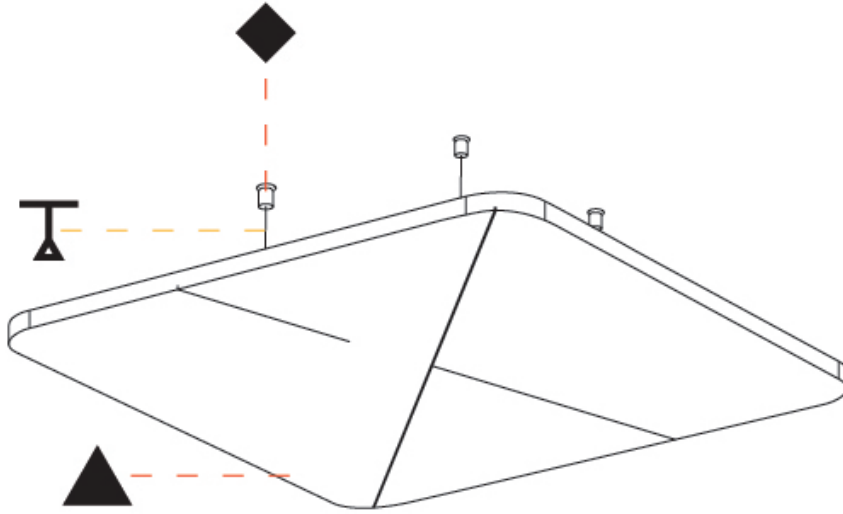

QUANTUM ACOUSTIC PANEL SUSPENSION

A300707-

PROJECT	_____
TYPE	_____
SPECIFIER	_____
QUANTITY	_____
DATE	_____