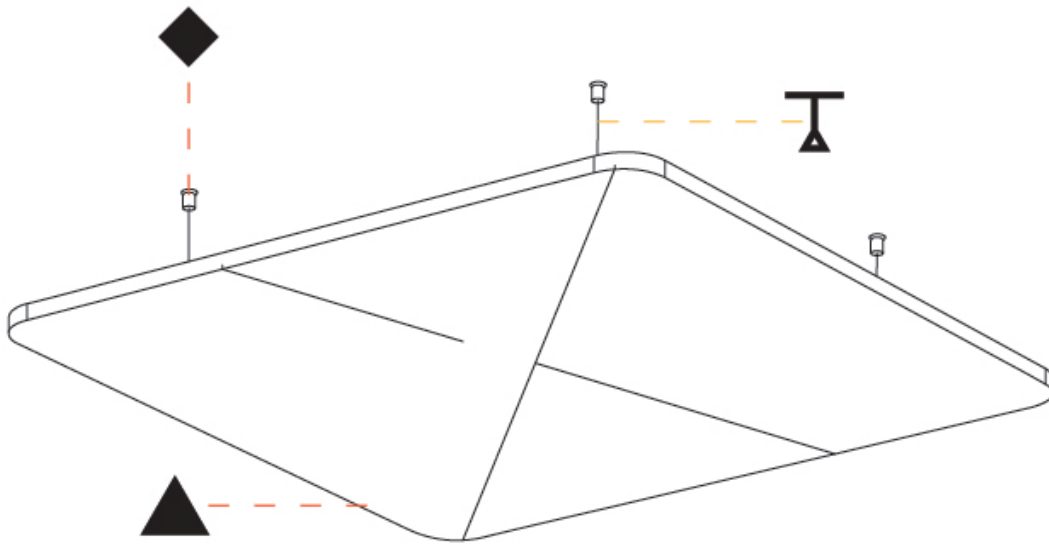

QUANTUM ACOUSTIC PANEL SUSPENSION

A300708-

PROJECT	_____
TYPE	_____
SPECIFIER	_____
QUANTITY	_____
DATE	_____

A